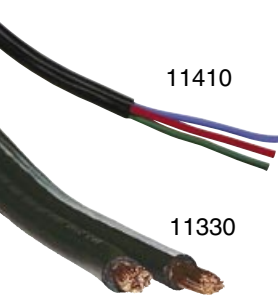

Electric Parts & Accessories

Electric Gear Motors:

- | Part# | Description |
|-------|------------------------|
| 10310 | TarpMaster® |
| 10120 | Super Duty |
| 10130 | Super Duty (non-brake) |
| 10200 | TarpStretcher® |
| 20120 | TaskMaster™ |
| 20230 | TaskMaster™ w/o Brake |
| 10250 | TaskMaster™ HS |

Accessories, Options & Parts:

- | Part # | Description |
|--------|--|
| 12760 | SureFlex Dual Conductor Plug Set |
| 12650 | Mounting Bracket for Plug Socket |
| 12860 | 4-Conductor Plug Set |
| 19100 | Keyed Disconnect Switch w/2 Keys |
| 19807 | Extra 12V Contactor Kit for 19805 Box |
| 11320 | 6 ga. Dual Conductor 12' Coil Cord |
| 11410 | 14-gauge 3-Conductor Wire (if hooking tarp to existing remote) |
| 19801 | 6-Button Wireless Keyfob for Black Box™ |
| 19850 | Black Box™ for 1 Motor w/ Toggles & Wireless Remote |
| 19851 | Black Box™ for 1 Motor w/ Toggles, Wireless Remote & 40A Breaker |
| 19445 | Push Button Limit Switch Kit (4 Switches w/ Mounting Brackets) |