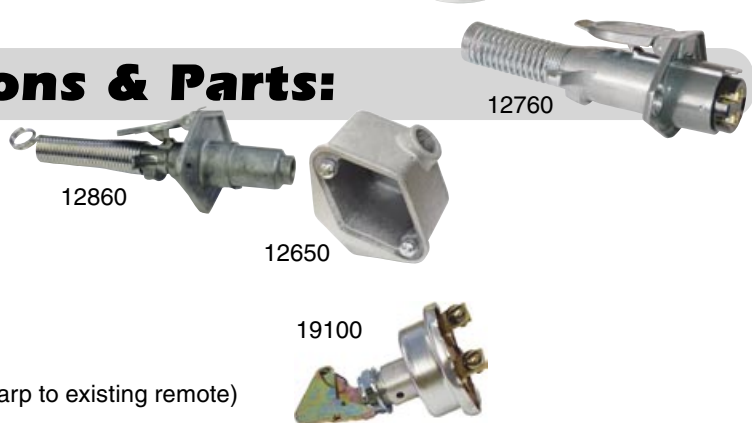

Electric Parts & Accessories

Electric Gear Motors:

- | Part# | Description |
|-------|------------------------|
| 10310 | TarpMaster® |
| 10120 | Super Duty |
| 10130 | Super Duty (non-brake) |
| 10200 | TarpStretcher® |
| 20120 | TaskMaster™ |
| 20230 | TaskMaster™ w/o Brake |
| 10250 | TaskMaster™ HS |

Accessories, Options & Parts:

- | Part # | Description |
|--------|--|
| 12760 | SureFlex Dual Conductor Plug Set |
| 12650 | Mounting Bracket for Plug Socket |
| 12860 | 4-Conductor Plug Set |
| 19100 | Keyed Disconnect Switch w/2 Keys |
| 19807 | Extra 12V Contactor Kit for 19805 Box |
| 11320 | 6 ga. Dual Conductor 12' Coil Cord |
| 11410 | 14-gauge 3-Conductor Wire (if hooking tarp to existing remote) |
| 19801 | 6-Button Wireless Keyfob for Black Box™ |
| 19850 | Black Box™ for 1 Motor w/ Toggles & Wireless Remote |
| 19851 | Black Box™ for 1 Motor w/ Toggles, Wireless Remote & 40A Breaker |
| 19445 | Push Button Limit Switch Kit (4 Switches w/ Mounting Brackets) |