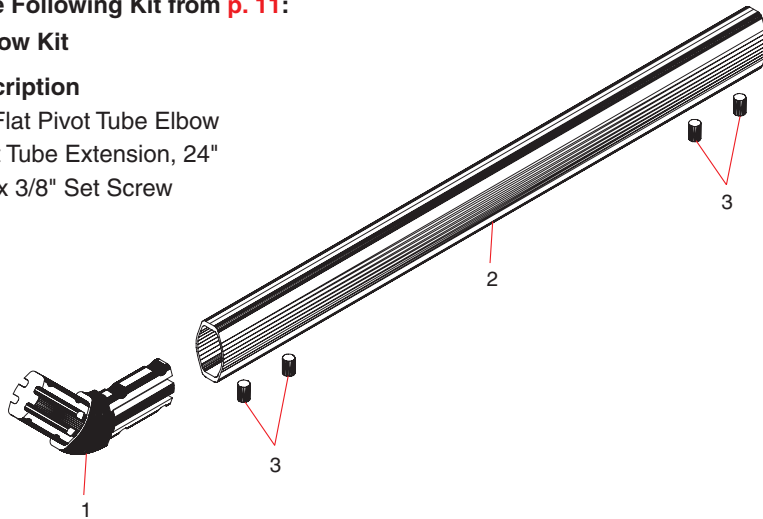

# 45° Pivot Elbow Kit Parts

Diagram Covers the Following Kit from p. 11:

## 76916 45° Pivot Elbow Kit

Ref#	Part#	Description
1	76915	45° Flat Pivot Tube Elbow
2	76917	Pivot Tube Extension, 24"
3	18293	1/2" x 3/8" Set Screw

Prices are listed as each unless otherwise indicated.  
All prices subject to change without notice.