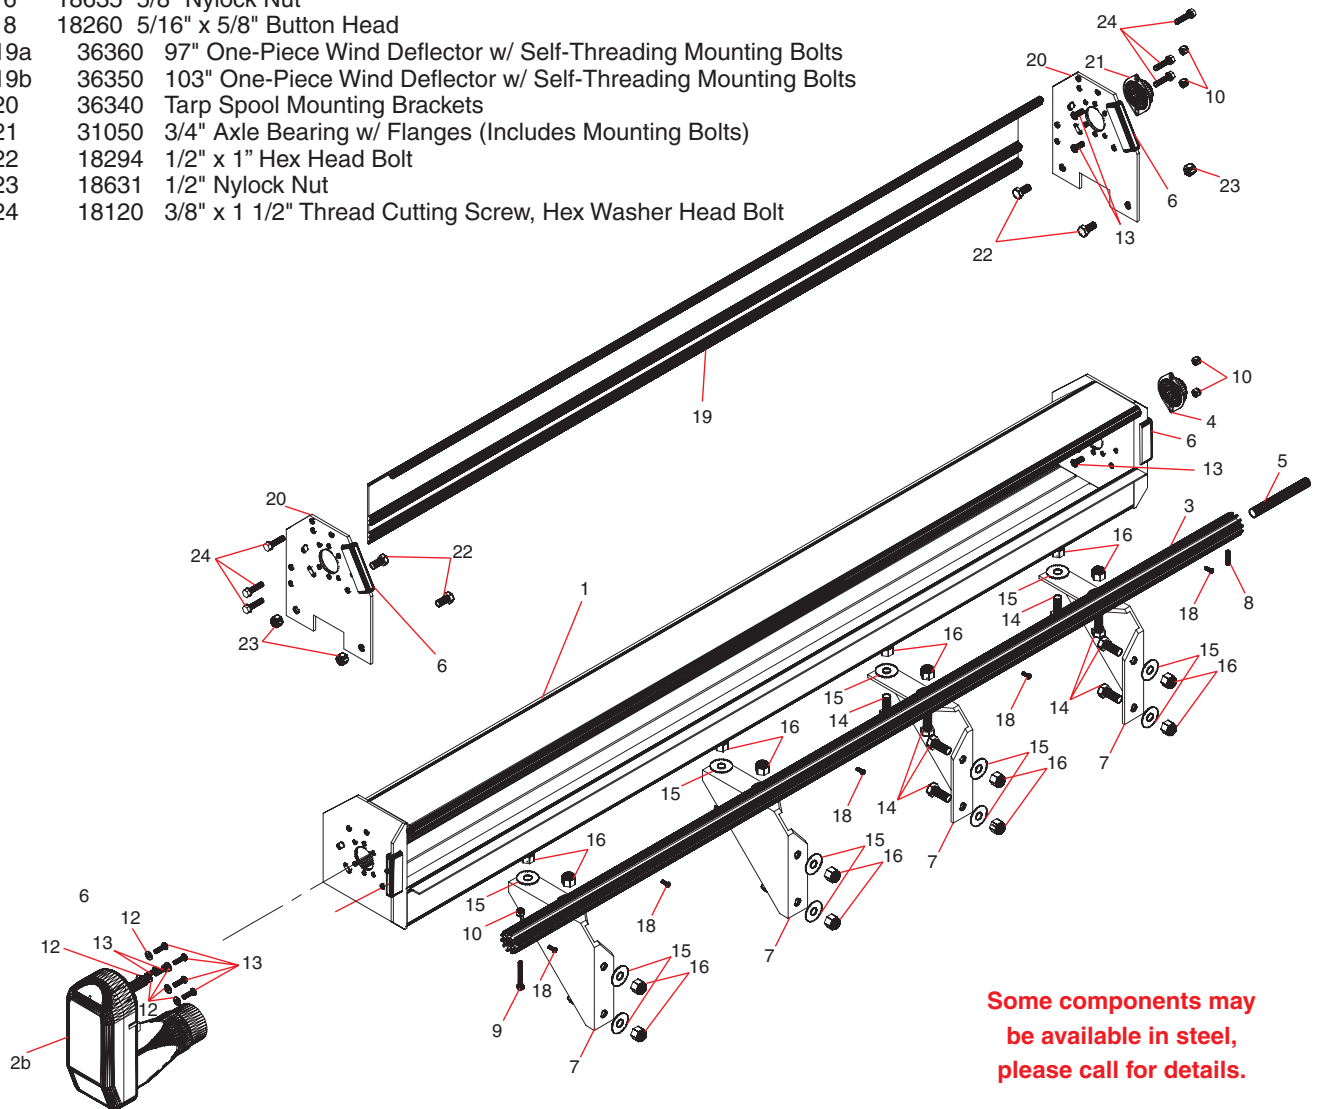

Tarp Spool Parts & Diagram

Tarp Spool

Diagram Covers the Following Spool Kits from p. 8:
 36010, 36060, 36110 TarpMaster® Tarp Spool w/ Housing
 36020, 36070, 36120 Super Duty Tarp Spool w/ Housing
 36370, 36380, 36390, 36400 Tarp Spool Only
 36460, 36470, 36480, 36490 Tarp Spool w/ Wind Deflector

Ref#	Part#	Description
1a	36150	92" Tarp Spool Housing (Shell Only)
1b	36160	98" Tarp Spool Housing (Shell Only)
1c	36170	104" Tarp Spool Housing (Shell Only)
2	10120	Gear Motor, Super Duty
3a	31020	91" Pre-Threaded Tarp Axle w/ Stub Shaft
3b	31030	97" Pre-Threaded Tarp Axle w/ Stub Shaft
3c	31040	103" Pre-Threaded Tarp Axle w/ Stub Shaft
4	31050	3/4" Axle Bearing w/ Flanges (Each, Includes Mounting Bolts)
5	10160	3/4" x 5 1/2" Axle Stub Shaft
6	36300	Rubber Bumper for Tarp Spool
7	36850	Aluminum Housing Support Braces
8	18370	5/16" x 1 1/4" Spring Pin
9	18280	5/16" x 2 1/2" Bolt
10	18613	5/16" Nylock Nut
12	18400	5/16" Flat Washer
13	18210	5/16" x 7/8" Button Head Bolt
14	18710	5/8" x 1 1/2" Hex Head Bolt
15	18414	5/8" USS Flat Washer
16	18635	5/8" Nylock Nut
18	18260	5/16" x 5/8" Button Head
19a	36360	97" One-Piece Wind Deflector w/ Self-Threading Mounting Bolts
19b	36350	103" One-Piece Wind Deflector w/ Self-Threading Mounting Bolts
20	36340	Tarp Spool Mounting Brackets
21	31050	3/4" Axle Bearing w/ Flanges (Includes Mounting Bolts)
22	18294	1/2" x 1" Hex Head Bolt
23	18631	1/2" Nylock Nut
24	18120	3/8" x 1 1/2" Thread Cutting Screw, Hex Washer Head Bolt